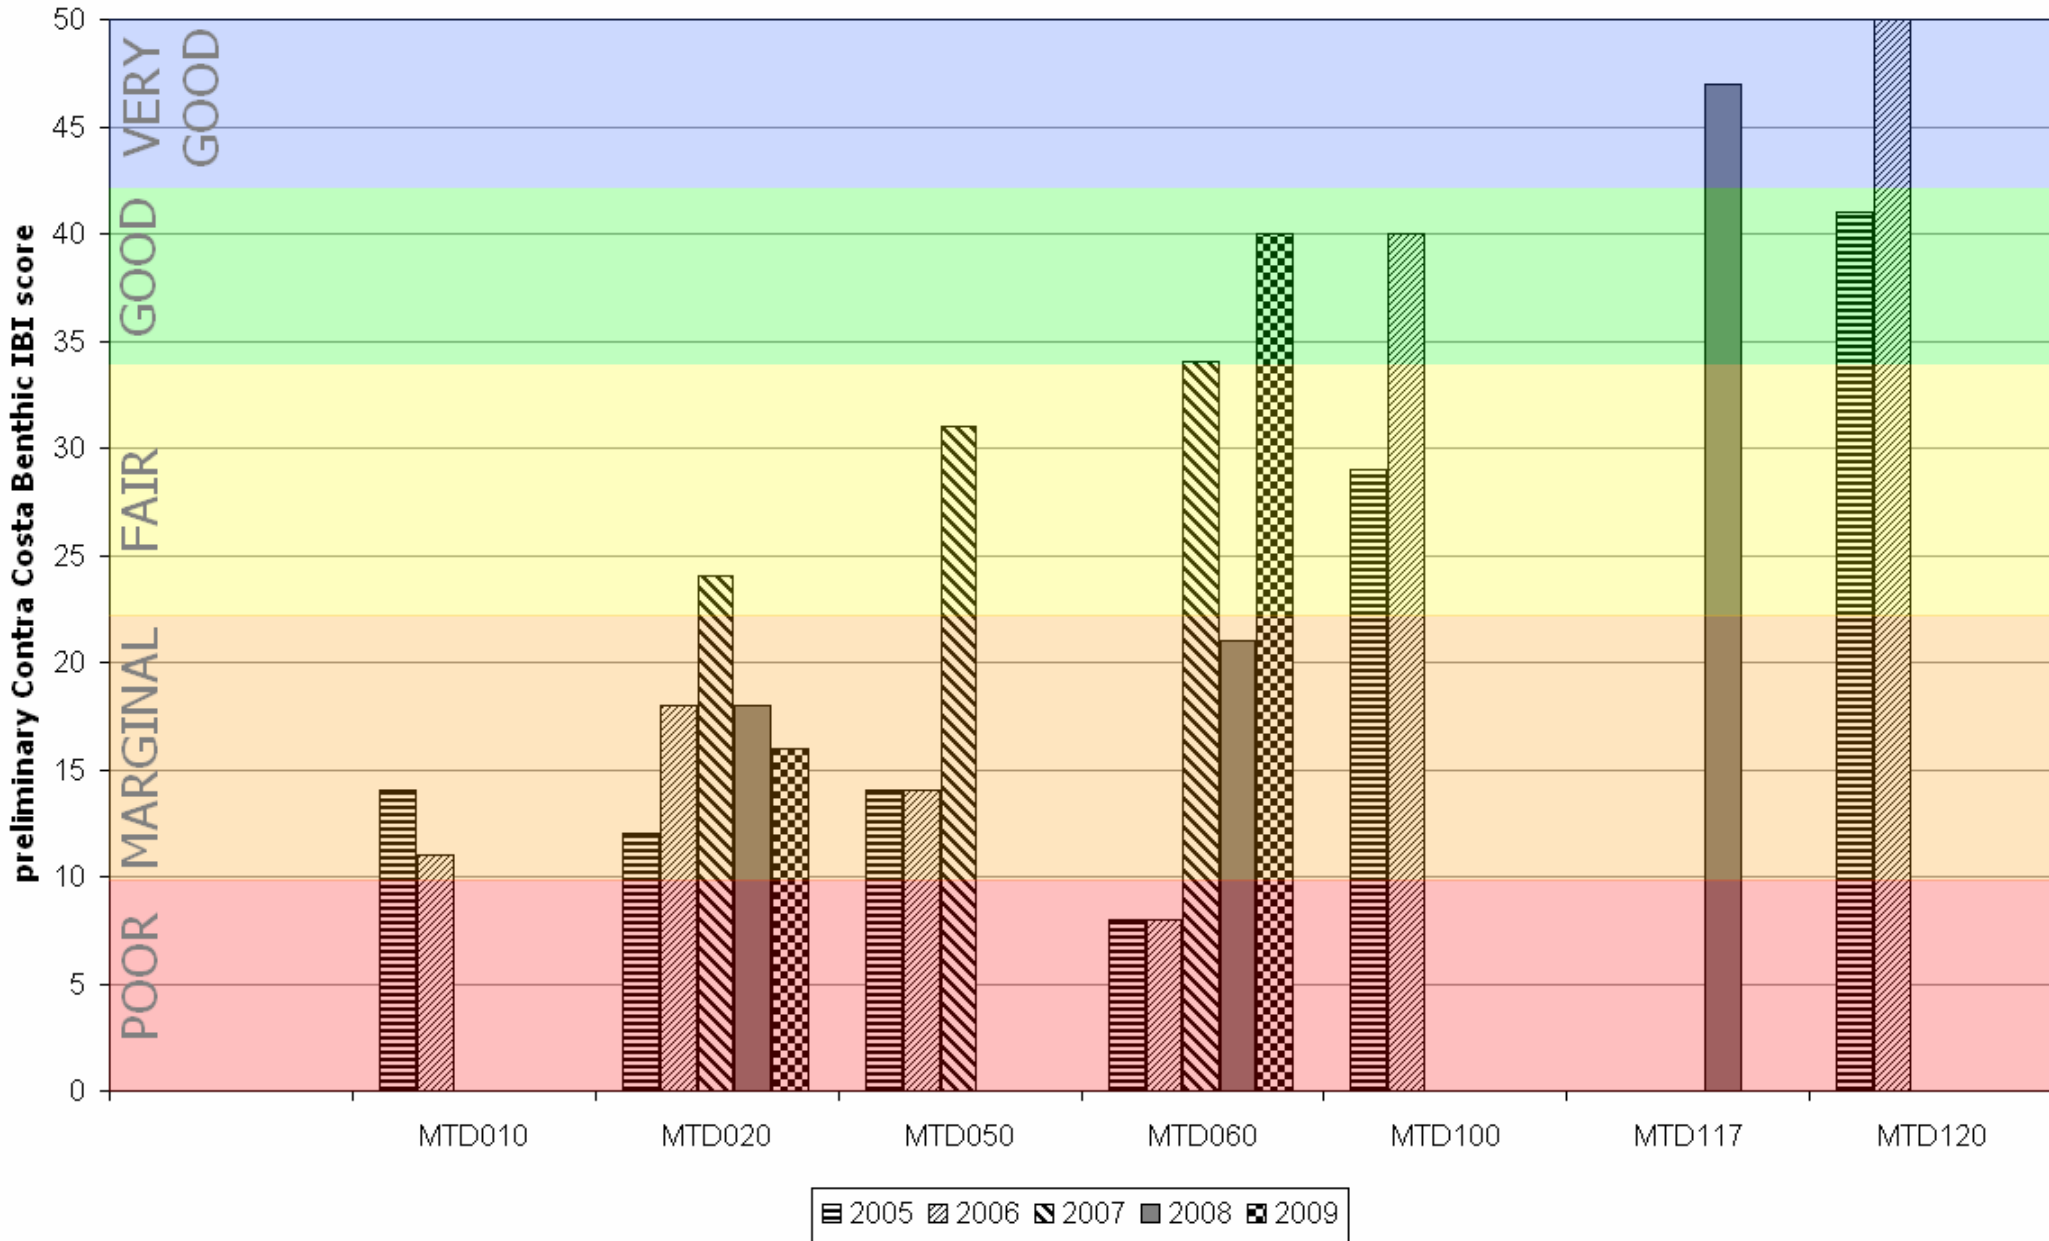

Mt Diablo Creek

Mt. Diablo Creek Watershed

A	MTD010	Mt. Diablo Creek	At Port Chicago Hwy
B	MTD020	Mt. Diablo Creek	Diablo Creek Golf Course (hole 16)
C	MTD050	Mt. Diablo Creek	At end of North Mitchell Canyon Rd.
D	MTD060	Mt. Diablo Creek	Clayton Library
E	MTD100	Mitchell Creek	At Oak St.
F	MTD117	Mitchell Creek	Along trail
G	MTD120	Mitchell Creek	At Mitchell Canyon Fire Trail