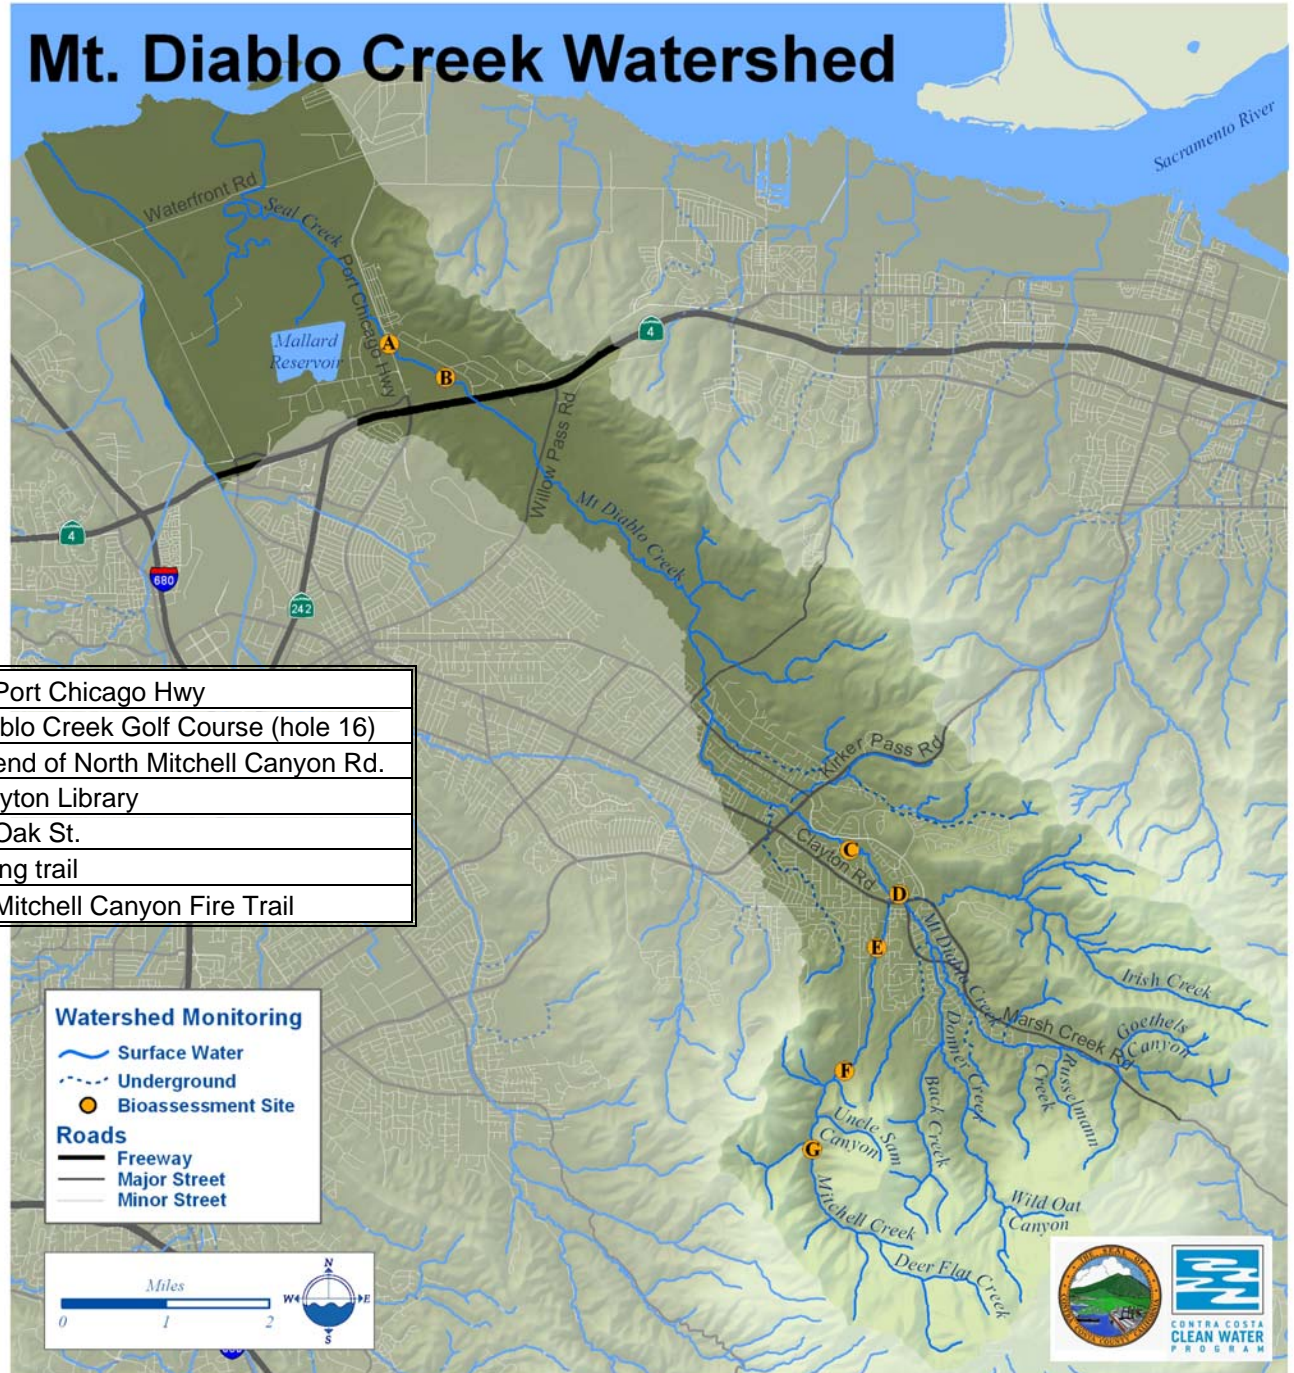

Mt Diablo Creek

Mt. Diablo Creek Watershed

A	MTD010	Mt. Diablo Creek	At Port Chicago Hwy
B	MTD020	Mt. Diablo Creek	Diablo Creek Golf Course (hole 16)
C	MTD050	Mt. Diablo Creek	At end of North Mitchell Canyon Rd.
D	MTD060	Mt. Diablo Creek	Clayton Library
E	MTD100	Mitchell Creek	At Oak St.
F	MTD117	Mitchell Creek	Along trail
G	MTD120	Mitchell Creek	At Mitchell Canyon Fire Trail