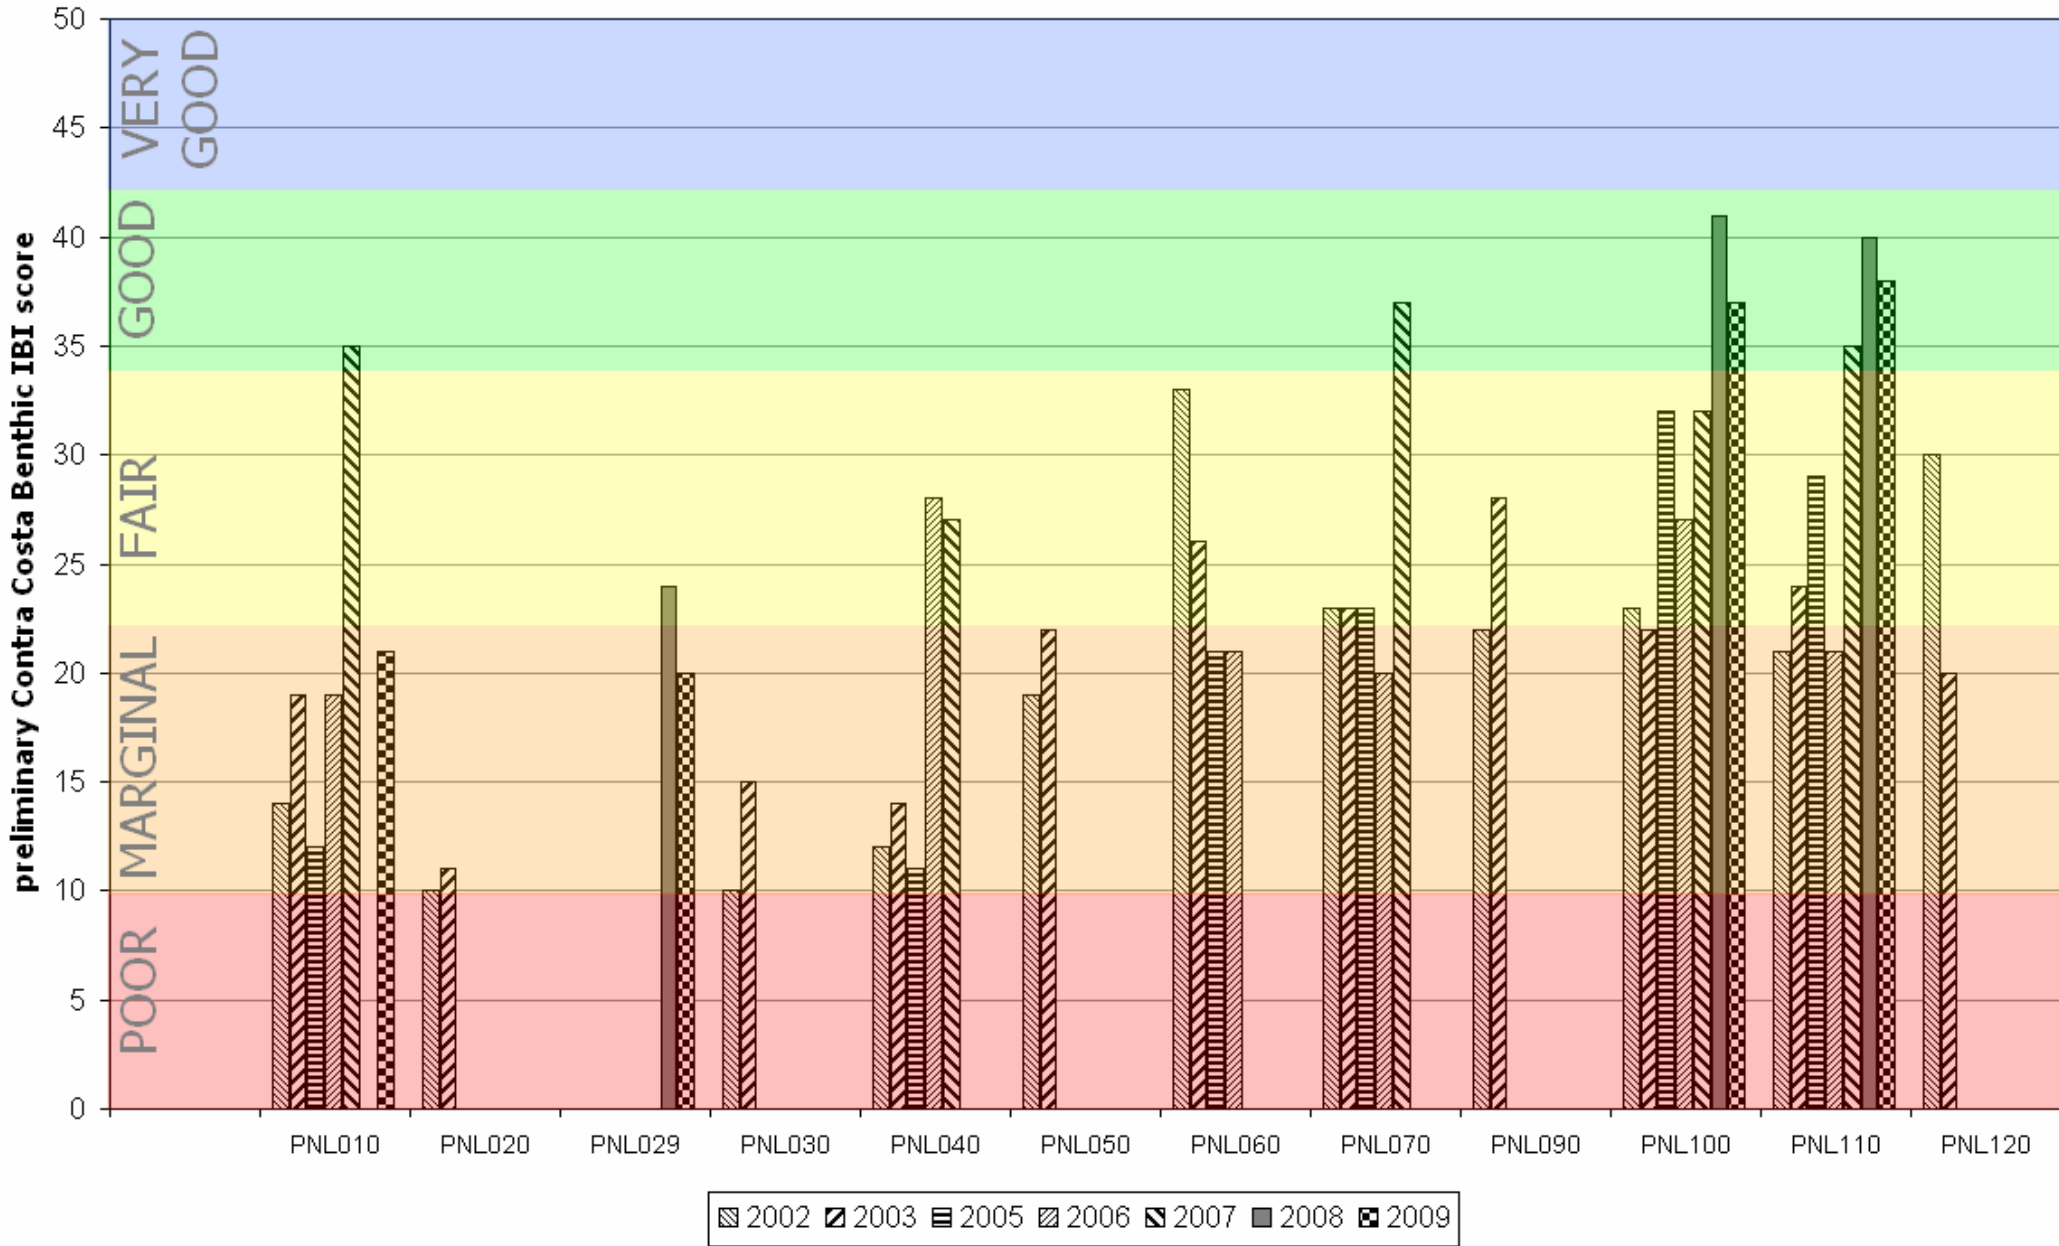

Pinole Creek

Pinole Creek Watershed

A	PNL010	Pinole Creek	Senior Center
B	PNL020	Pinole Creek	Behind Collins School
C	PNL029	Pinole Creek	Pinole Library Demonstration Garden
D	PNL030	Pinole Creek	Behind tennis courts and library
E	PNL040	Pinole Creek	Amber Swartz Park
F	PNL050	Pinole Creek	Riprap at EBMUD land
G	PNL060	Simas Creek	400 feet US of Pinole Creek
H	PNL070	Pinole Creek	US of Simas Creek
I	PNL090	Pinole Creek	DS of waterfall
J	PNL100	Periera Creek	Bear Creek Road - US of footbridge
K	PNL110	Pinole Creek	Bear Creek Road - US of natural drop
L	PNL120	No Name Creek	Bear Creek Road - in field