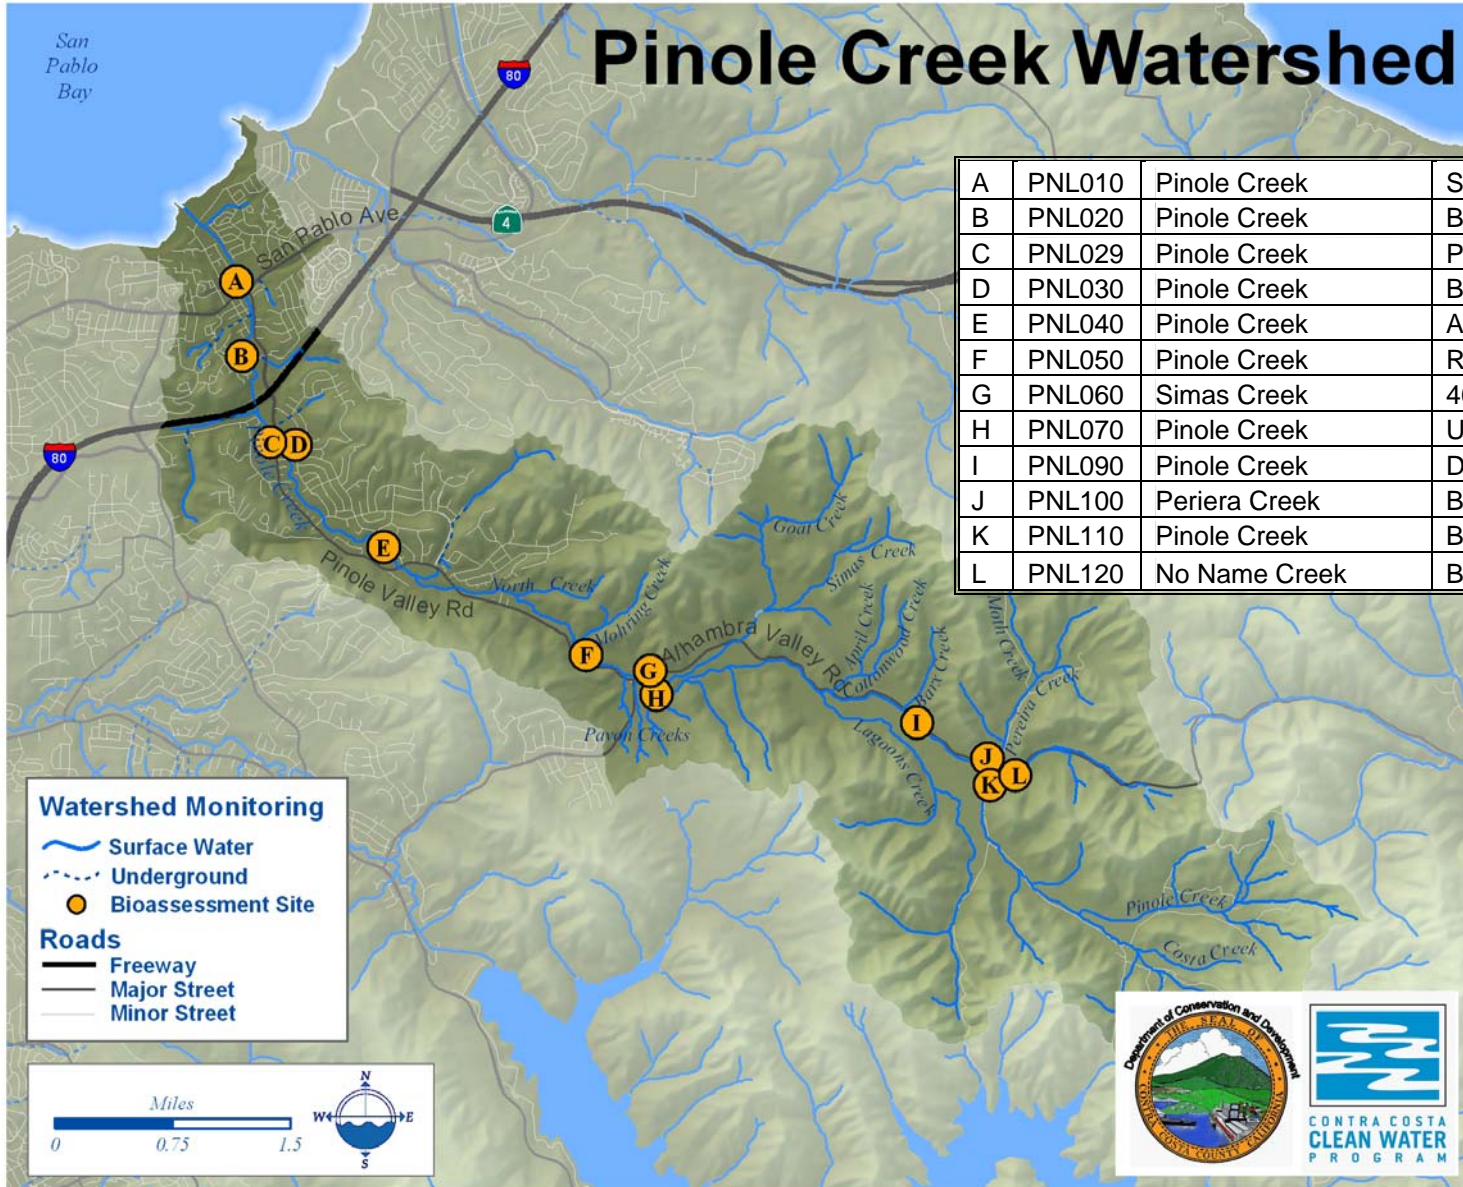

Pinole Creek

Pinole Creek Watershed

A	PNL010	Pinole Creek	Senior Center
B	PNL020	Pinole Creek	Behind Collins School
C	PNL029	Pinole Creek	Pinole Library Demonstration Garden
D	PNL030	Pinole Creek	Behind tennis courts and library
E	PNL040	Pinole Creek	Amber Swartz Park
F	PNL050	Pinole Creek	Riprap at EBMUD land
G	PNL060	Simas Creek	400 feet US of Pinole Creek
H	PNL070	Pinole Creek	US of Simas Creek
I	PNL090	Pinole Creek	DS of waterfall
J	PNL100	Periera Creek	Bear Creek Road - US of footbridge
K	PNL110	Pinole Creek	Bear Creek Road - US of natural drop
L	PNL120	No Name Creek	Bear Creek Road - in field