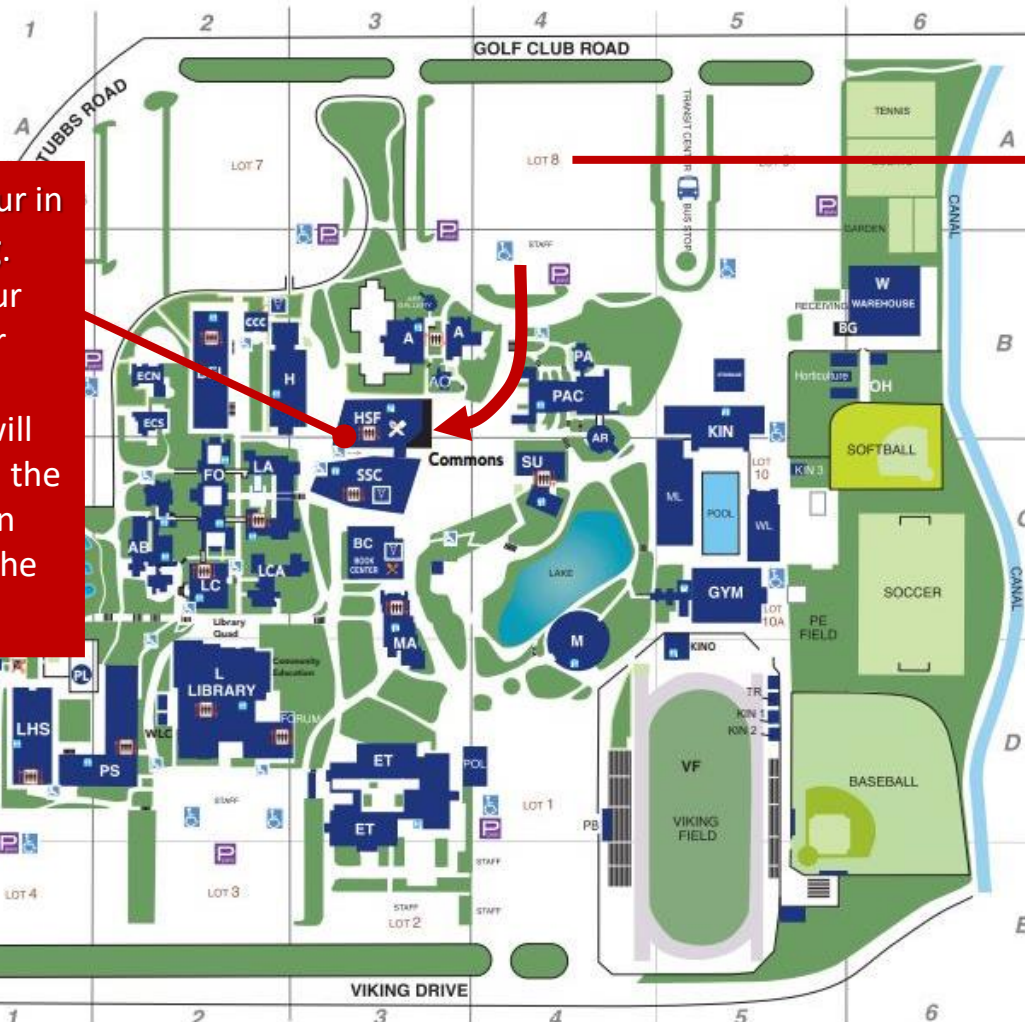

Creek Invaders: Location and Parking Information

DVC PLEASANT HILL CAMPUS MAP

updated 7-26-18

OVERFLOW
PARKING LOT

The event will occur in the **HSF building**.

- **Tabling** will occur on the first floor from 6:00-7:00.
- **Presentations** will begin at 7:00 in the Diablo Room. On the 3rd floor of the same building.

Event Parking

Parking Lot 8 off of Golf Course Road is the closest to the HSF Building.

From the parking lot, you walk up the stairs, the entrance to the building will be on your right.

Parking Permits

To park on campus you need a parking permit. Permits are \$3 and can be obtained from the parking permit machines located in each parking lot. Machines are indicated by the Purple "P" emblem on the map.

The machines no longer accept cash, but will take Google or Apple Pay, as well as Visa, MasterCard and American Express